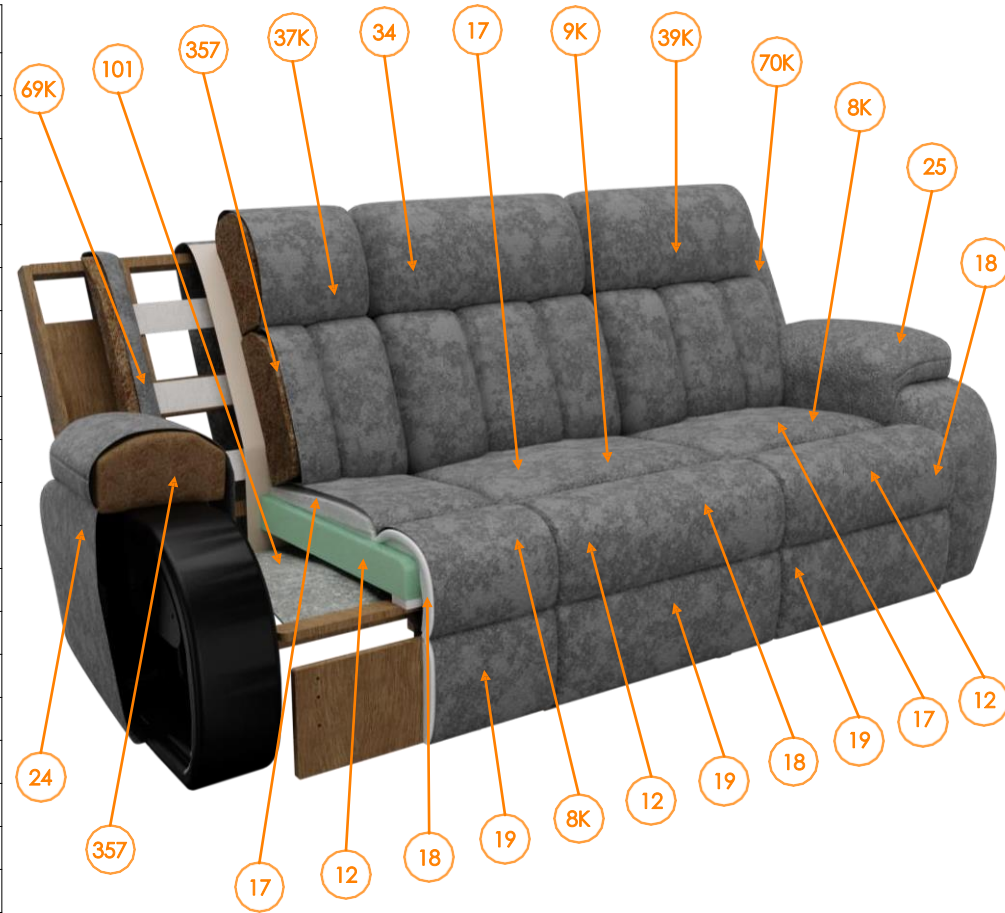

# RP's information 2140599

Call out	Part Number	Description	Qty	Material
12	421216RP	POLY SEAT CUSHION	3	FOAM, LMF
17	425276RP	POLY BACK CHAISE	3	FOAM, LMF
18	427425RP	POLY FRT CHAISE	3	FOAM, LMF
19	426679RP	POLY OTTO	3	FOAM, LMF
24	2140599181	LAF IN/OUT ARM (WOODEN FRAME)	1	Fabric
25	2140599281	RAF IN/OUT ARM (WOODEN FRAME)	1	Fabric
34	2140599048	CTR IN/OUT BACK	1	Fabric
71	30381RP	CUPHOLDER 83MM X 32MM	2	Plastic
101	SBKA-3LPRP	(-A) SB KIT 16MM LOW PRO SMALL PLATE	2	Metal
102	062PWR3XM08MKRP	06-2 PWR 3XM08 MK	2	Metal
105	77753RP	RAIL 1467 LP LV	2	Metal
108	75078RP	CTR SECTION BRACKET (SELF TAP)	4	Metal
109	31219RP	L BRACKET LOW PROFILE	2	Metal
134	77903RP	FLOOR GLIDE	12	Plastic
145	32160RP	CN DOER 3XM08 MTR NON AL	2	Plastic, Metal
149	76796RP	KD BRACKET AND CLIP ASSEMBLY	6	Metal
157	30382RP	POWER SUPPLY KIT W/YDC CBL-2ST	1	Plastic, Metal
174	32371RP	USB PLUG A/C	1	Plastic, Metal
175	32372RP	TRANSFORMER 12V/2A	1	Plastic, Metal
200	200818RP	KD BRACKET 120MM RABBET	2	Metal